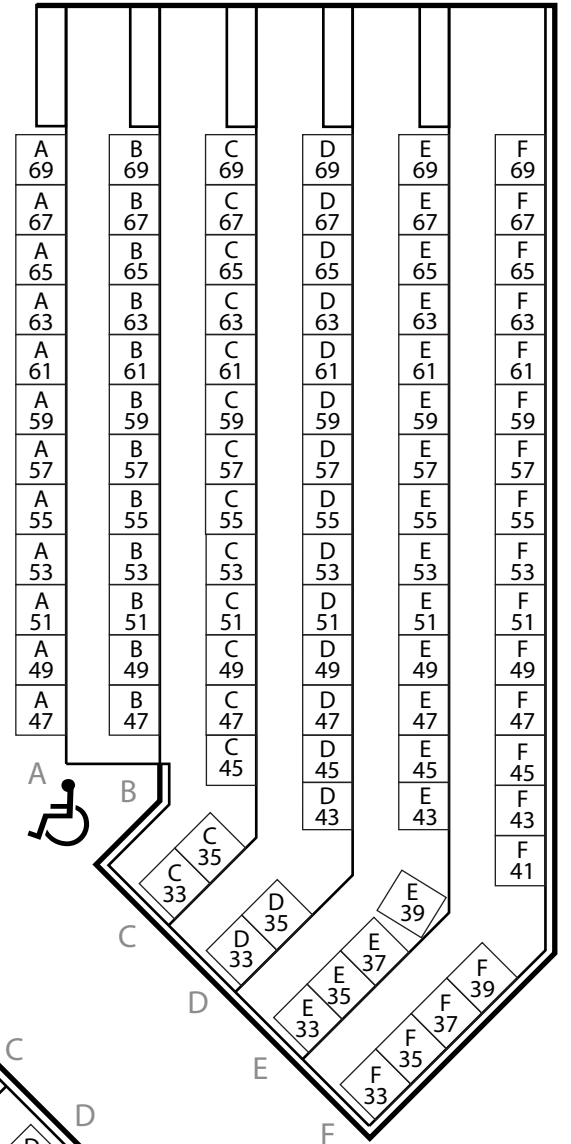

DOOR 1

DOOR 9

**THE THOMAS THEATRE:
THREE QUARTER THRUST**
(Seats: 270)

DOOR 3