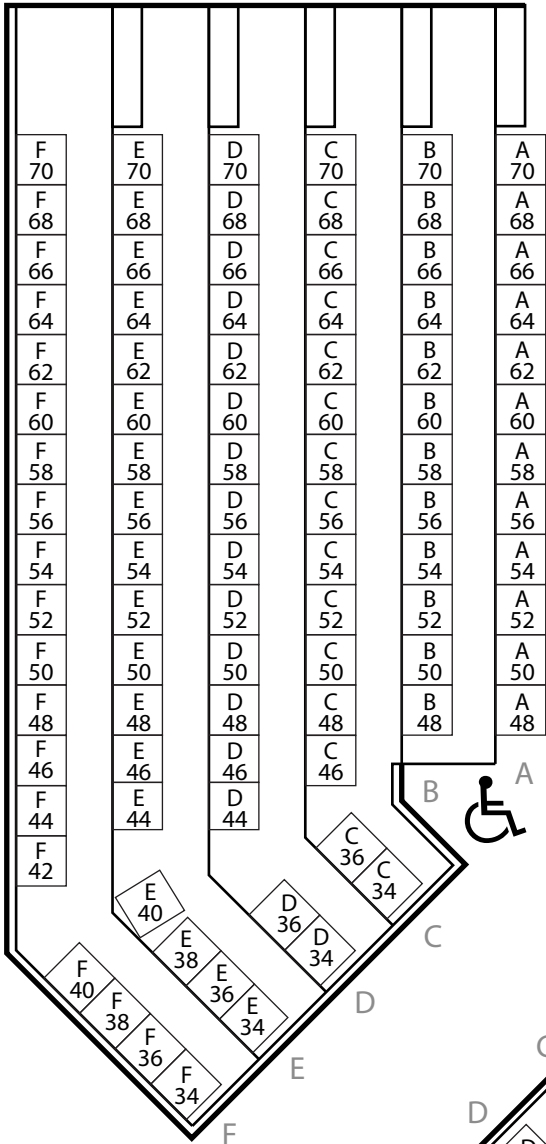

DOOR 1

DOOR 9

**THE THOMAS THEATRE:
THREE QUARTER THRUST**
(Seats: 270)

DOOR 3